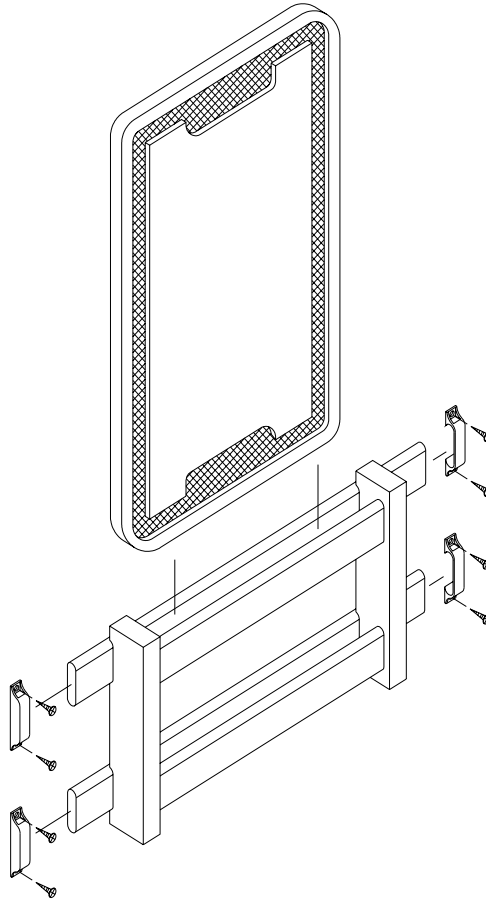

Cutting Board Caddy

Part #	Description	Units/Carton	Weight/Carton
HDS234	Cutting Board Caddy (HM)	1	3 lbs.

Application Features

- * This removable cutting board comes with holder for mounting to the inside of a cabinet door.
- * Designed for easy installation.

Product Features

- * Holder available in Hard Maple with clear lacquer finish.
- * Polyethylene cutting board is dishwasher safe and approved by the FDA (Food and Drug Administration) item 2.1 Reg. #21CRP177.1520.