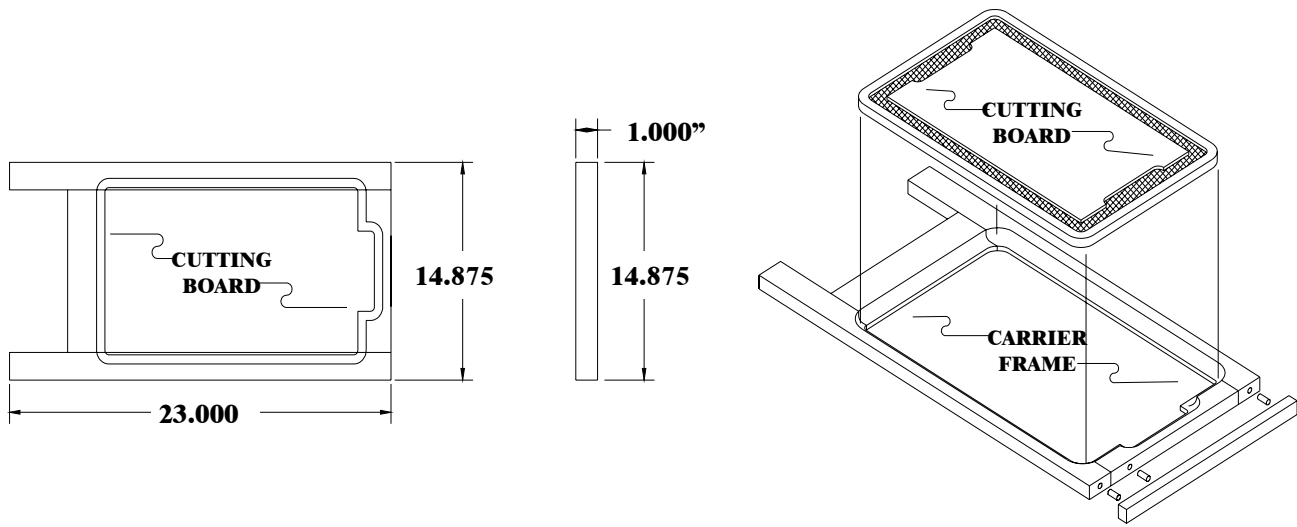

Pull Out Cutting Board

Part #	Description	Units/Carton	Weight/Carton
HDS129	Pull Out Cutting Board	1	3 lbs.
HDS130	Front Trim (CH)	1	1 lb.
HDS131	Front Trim (HK)	1	1 lb.
HDS132	Front Trim (HK)	1	1 lb.
HDS133	Front Trim (RO)	1	1 lb.

Application Features

- * This removable cutting board comes with holder for mounting.
- * The cutting board is removable for cleaning.
- * Designed for easy installation.

Product Features

- * Carrier frame constructed of solid Hard Maple with a clear lacquer finish.
- * Front trim available in Hard Maple, Red Oak, Hickory, and Cherry.
- * Polyethylene cutting board is dishwasher safe and approved by the FDA (Food and Drug Administration) item 2.1 Reg. #21CRP177.1520.