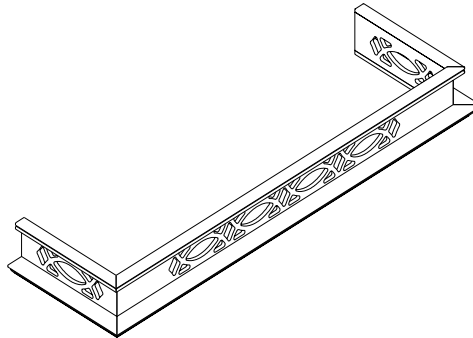

Hood Trim Kits

**Contemporary Spindle Rail
Trim Kit #2**

**English Country Galley Rail
Trim Kit #3**

**English Country Hood Apron
Trim Kit #4**

Part #	Description	Units/Carton	Weight/Carton
HDS091	Contemporary Spindle Rail Trim Kit (RO)	1	3 lbs.
HDS077	Contemporary Spindle Rail Trim Kit (HK)	1	3 lbs.
HDS084	Contemporary Spindle Rail Trim Kit (HM)	1	3 lbs.
HDS074	Contemporary Spindle Rail Trim Kit (CH)	1	3 lbs.
HDS086	English Country Galley Rail Trim Kit (RO)	1	3 lbs.
HDS075	English Country Galley Rail Trim Kit (HK)	1	3 lbs.
HDS079	English Country Galley Rail Trim Kit (HM)	1	3 lbs.
HDS069	English Country Galley Rail Trim Kit (CH)	1	3 lbs.
HDS090	English Country Hood Apron Trim Kit (RO)	1	3 lbs.
HDS076	English Country Hood Apron Trim Kit (HK)	1	3 lbs.
HDS083	English Country Hood Apron Trim Kit (HM)	1	3 lbs.
HDS073	English Country Hood Apron Trim Kit (CH)	1	3 lbs.

Application Features

- * All wood construction adds to the natural beauty of the kitchen.
- * All parts are pre-cut for easy assembly.
- * Designed for use with Hoffco wood hood.

Product Features

- * Available in Red Oak, Hard Maple, Cherry, & Hickory.
- * Completely sanded and ready for finishing.
- * Individually packaged for easy re-shipment.