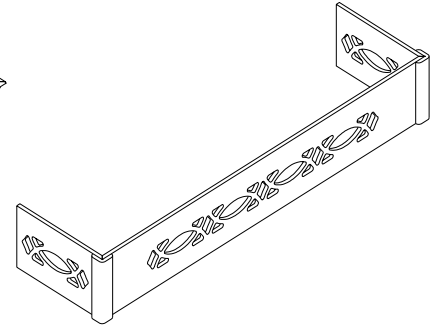

Hood Trim Kits

**Contemporary Spindle Rail
Trim Kit #2**

**English Country Galley Rail
Trim Kit #3**

**English Country Hood Apron
Trim Kit #4**

Part #	Description	Units/Carton	Weight/Carton
HDS091	Contemporary Spindle Rail Trim Kit (RO)	1	3 lbs.
HDS077	Contemporary Spindle Rail Trim Kit (HK)	1	3 lbs.
HDS084	Contemporary Spindle Rail Trim Kit (HM)	1	3 lbs.
HDS074	Contemporary Spindle Rail Trim Kit (CH)	1	3 lbs.
HDS086	English Country Galley Rail Trim Kit (RO)	1	3 lbs.
HDS075	English Country Galley Rail Trim Kit (HK)	1	3 lbs.
HDS079	English Country Galley Rail Trim Kit (HM)	1	3 lbs.
HDS069	English Country Galley Rail Trim Kit (CH)	1	3 lbs.
HDS090	English Country Hood Apron Trim Kit (RO)	1	3 lbs.
HDS076	English Country Hood Apron Trim Kit (HK)	1	3 lbs.
HDS083	English Country Hood Apron Trim Kit (HM)	1	3 lbs.
HDS073	English Country Hood Apron Trim Kit (CH)	1	3 lbs.

Application Features

- * All wood construction adds to the natural beauty of the kitchen.
- * All parts are pre-cut for easy assembly.
- * Designed for use with Hoffco wood hood.

Product Features

- * Available in Red Oak, Hard Maple, Cherry, & Hickory.
- * Completely sanded and ready for finishing.
- * Individually packaged for easy re-shipment.