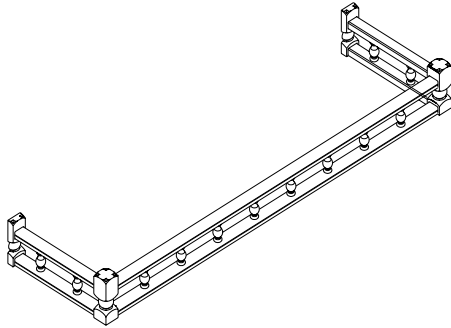

Hood Trim Kits

**Contemporary Spindle Rail
Trim Kit #2**

**English Country Galley Rail
Trim Kit #3**

**English Country Hood Apron
Trim Kit #4**

Part #	Description	Units/Carton	Weight/Carton
HDS091	Contemporary Spindle Rail Trim Kit (RO)	1	3 lbs.
HDS077	Contemporary Spindle Rail Trim Kit (HK)	1	3 lbs.
HDS084	Contemporary Spindle Rail Trim Kit (HM)	1	3 lbs.
HDS074	Contemporary Spindle Rail Trim Kit (CH)	1	3 lbs.
HDS086	English Country Galley Rail Trim Kit (RO)	1	3 lbs.
HDS075	English Country Galley Rail Trim Kit (HK)	1	3 lbs.
HDS079	English Country Galley Rail Trim Kit (HM)	1	3 lbs.
HDS069	English Country Galley Rail Trim Kit (CH)	1	3 lbs.
HDS090	English Country Hood Apron Trim Kit (RO)	1	3 lbs.
HDS076	English Country Hood Apron Trim Kit (HK)	1	3 lbs.
HDS083	English Country Hood Apron Trim Kit (HM)	1	3 lbs.
HDS073	English Country Hood Apron Trim Kit (CH)	1	3 lbs.

Application Features

- * All wood construction adds to the natural beauty of the kitchen.
- * All parts are pre-cut for easy assembly.
- * Designed for use with Hoffco wood hood.

Product Features

- * Available in Red Oak, Hard Maple, Cherry, & Hickory.
- * Completely sanded and ready for finishing.
- * Individually packaged for easy re-shipment.